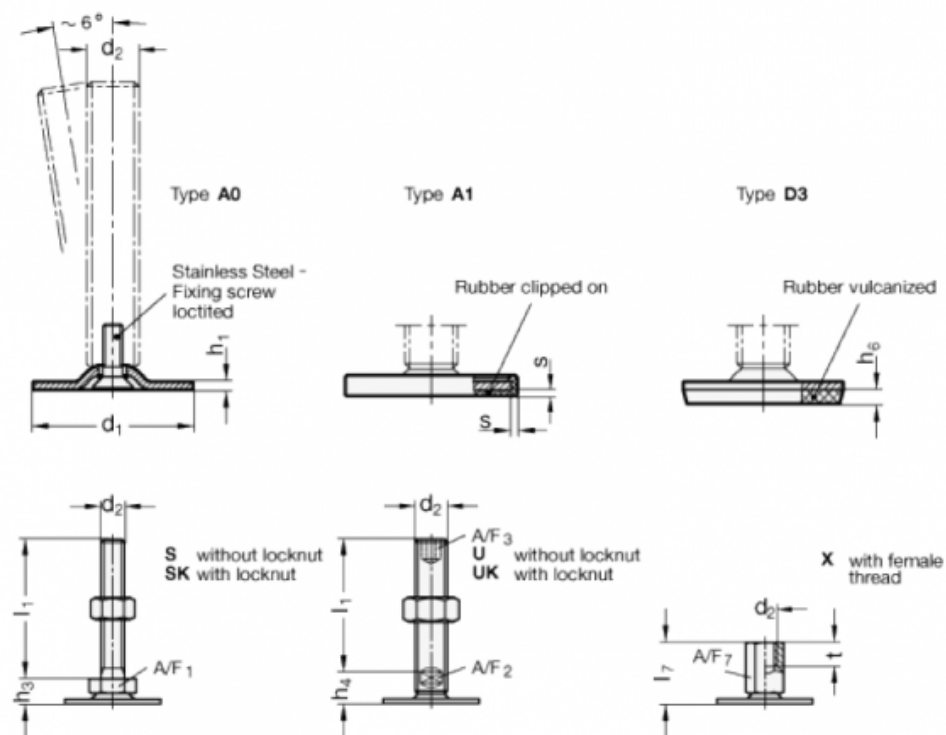

Data Sheet

Article number: 204060M840A1SK

Description: E+G levelling foot
GN 40-60-M8-40-A1-SK

Note: SK With nut, External hexagon at the bottom

Measures

| | |
|------|-------|
| A/F1 | = 17 |
| d1 | = 60 |
| d2 | = M8 |
| h1 | = 2.5 |
| h3 | = 11 |
| h6 | = |
| l1 | = 40 |
| s | = 1.5 |